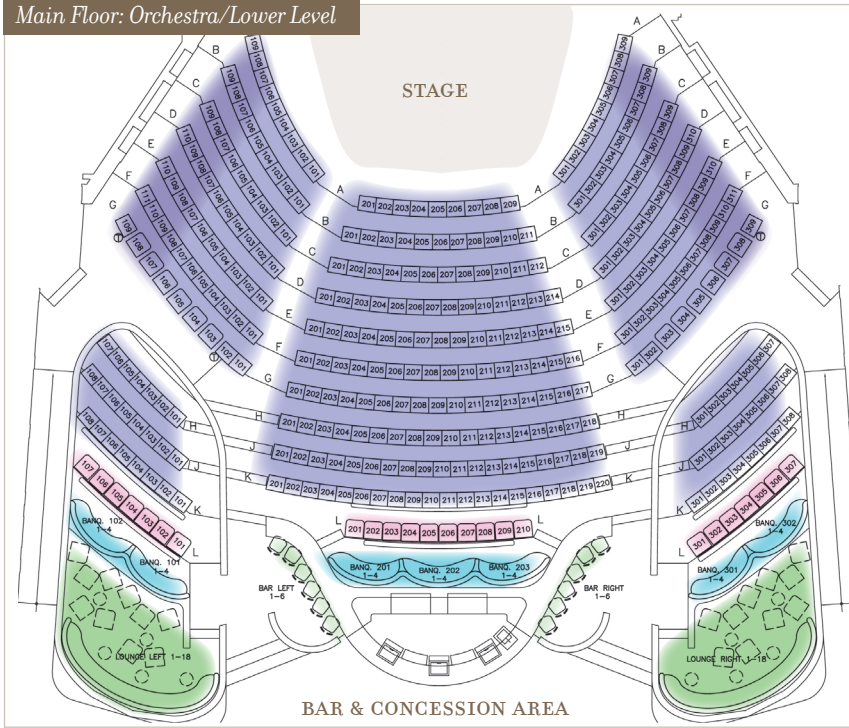

HANNA THEATRE SEATING

Every seat is a great one!

Traditional Seats: **"A Level"** *Classic & Comfortable*

Lounge/Bar Seating *Hip & Ultra-Affordable*

Traditional Seats: **"B Level"** *Classic & Comfortable*

Balcony Boxes *Private & Roomy*

Loose Club Chairs *Spacious & Well-Appointed*

Historic Boxes *Luxurious & Unique*

Banquette Seating *Intimate & Relaxing*

Main Floor: Orchestra/Lower Level

Second Floor: Balcony/Upper Level