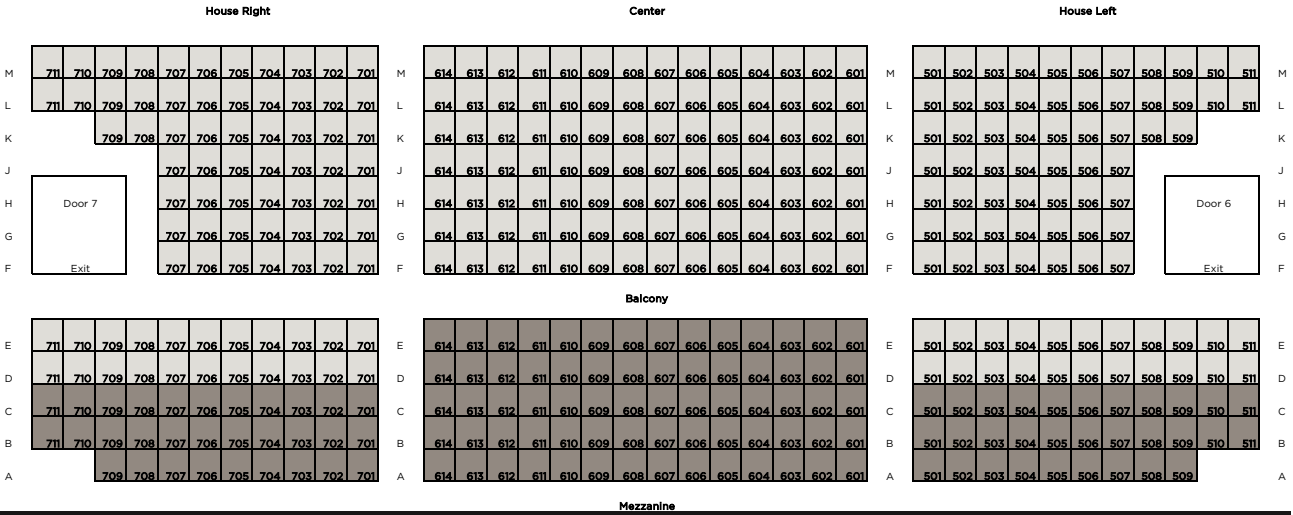

Mimi Ohio Theatre Seating

Second Floor: Balcony & Mezzanine Level

Main Floor: Orchestra Level

STAGE