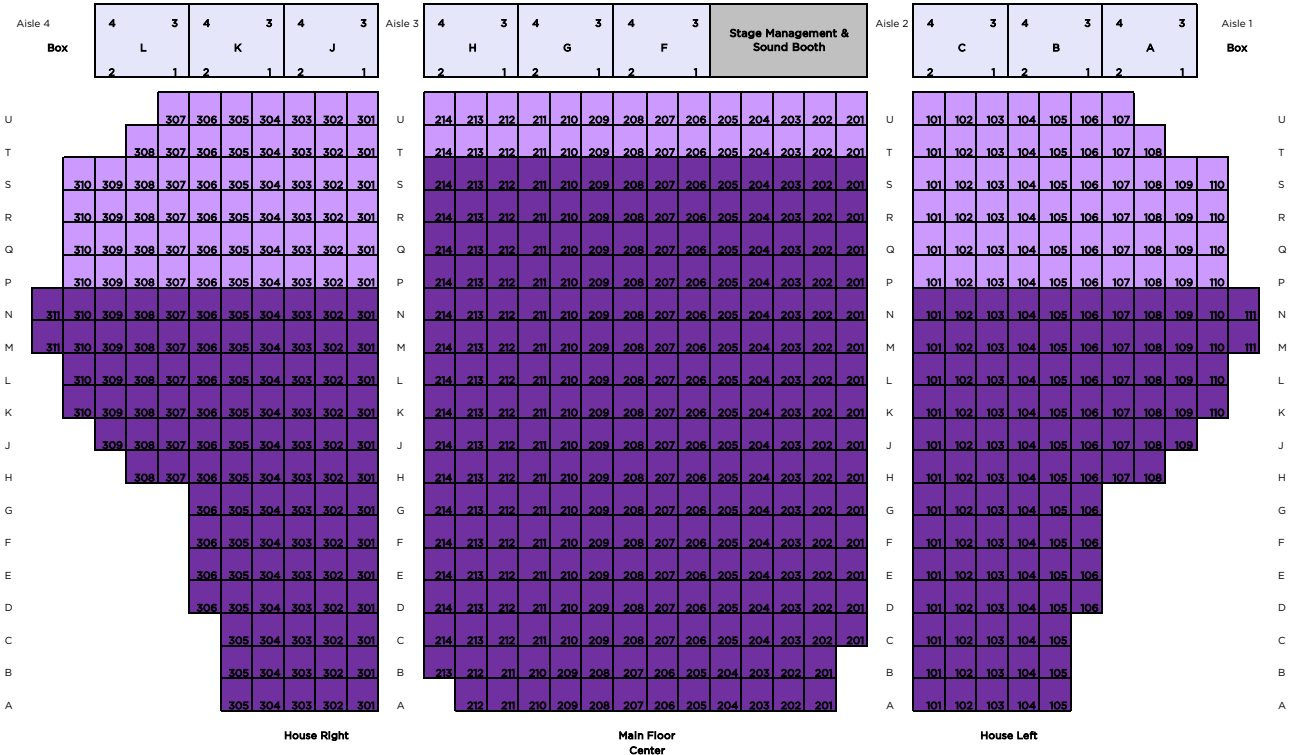

Mimi Ohio Theatre Seating

Second Floor: Balcony & Mezzanine Level

Main Floor: Orchestra Level

STAGE